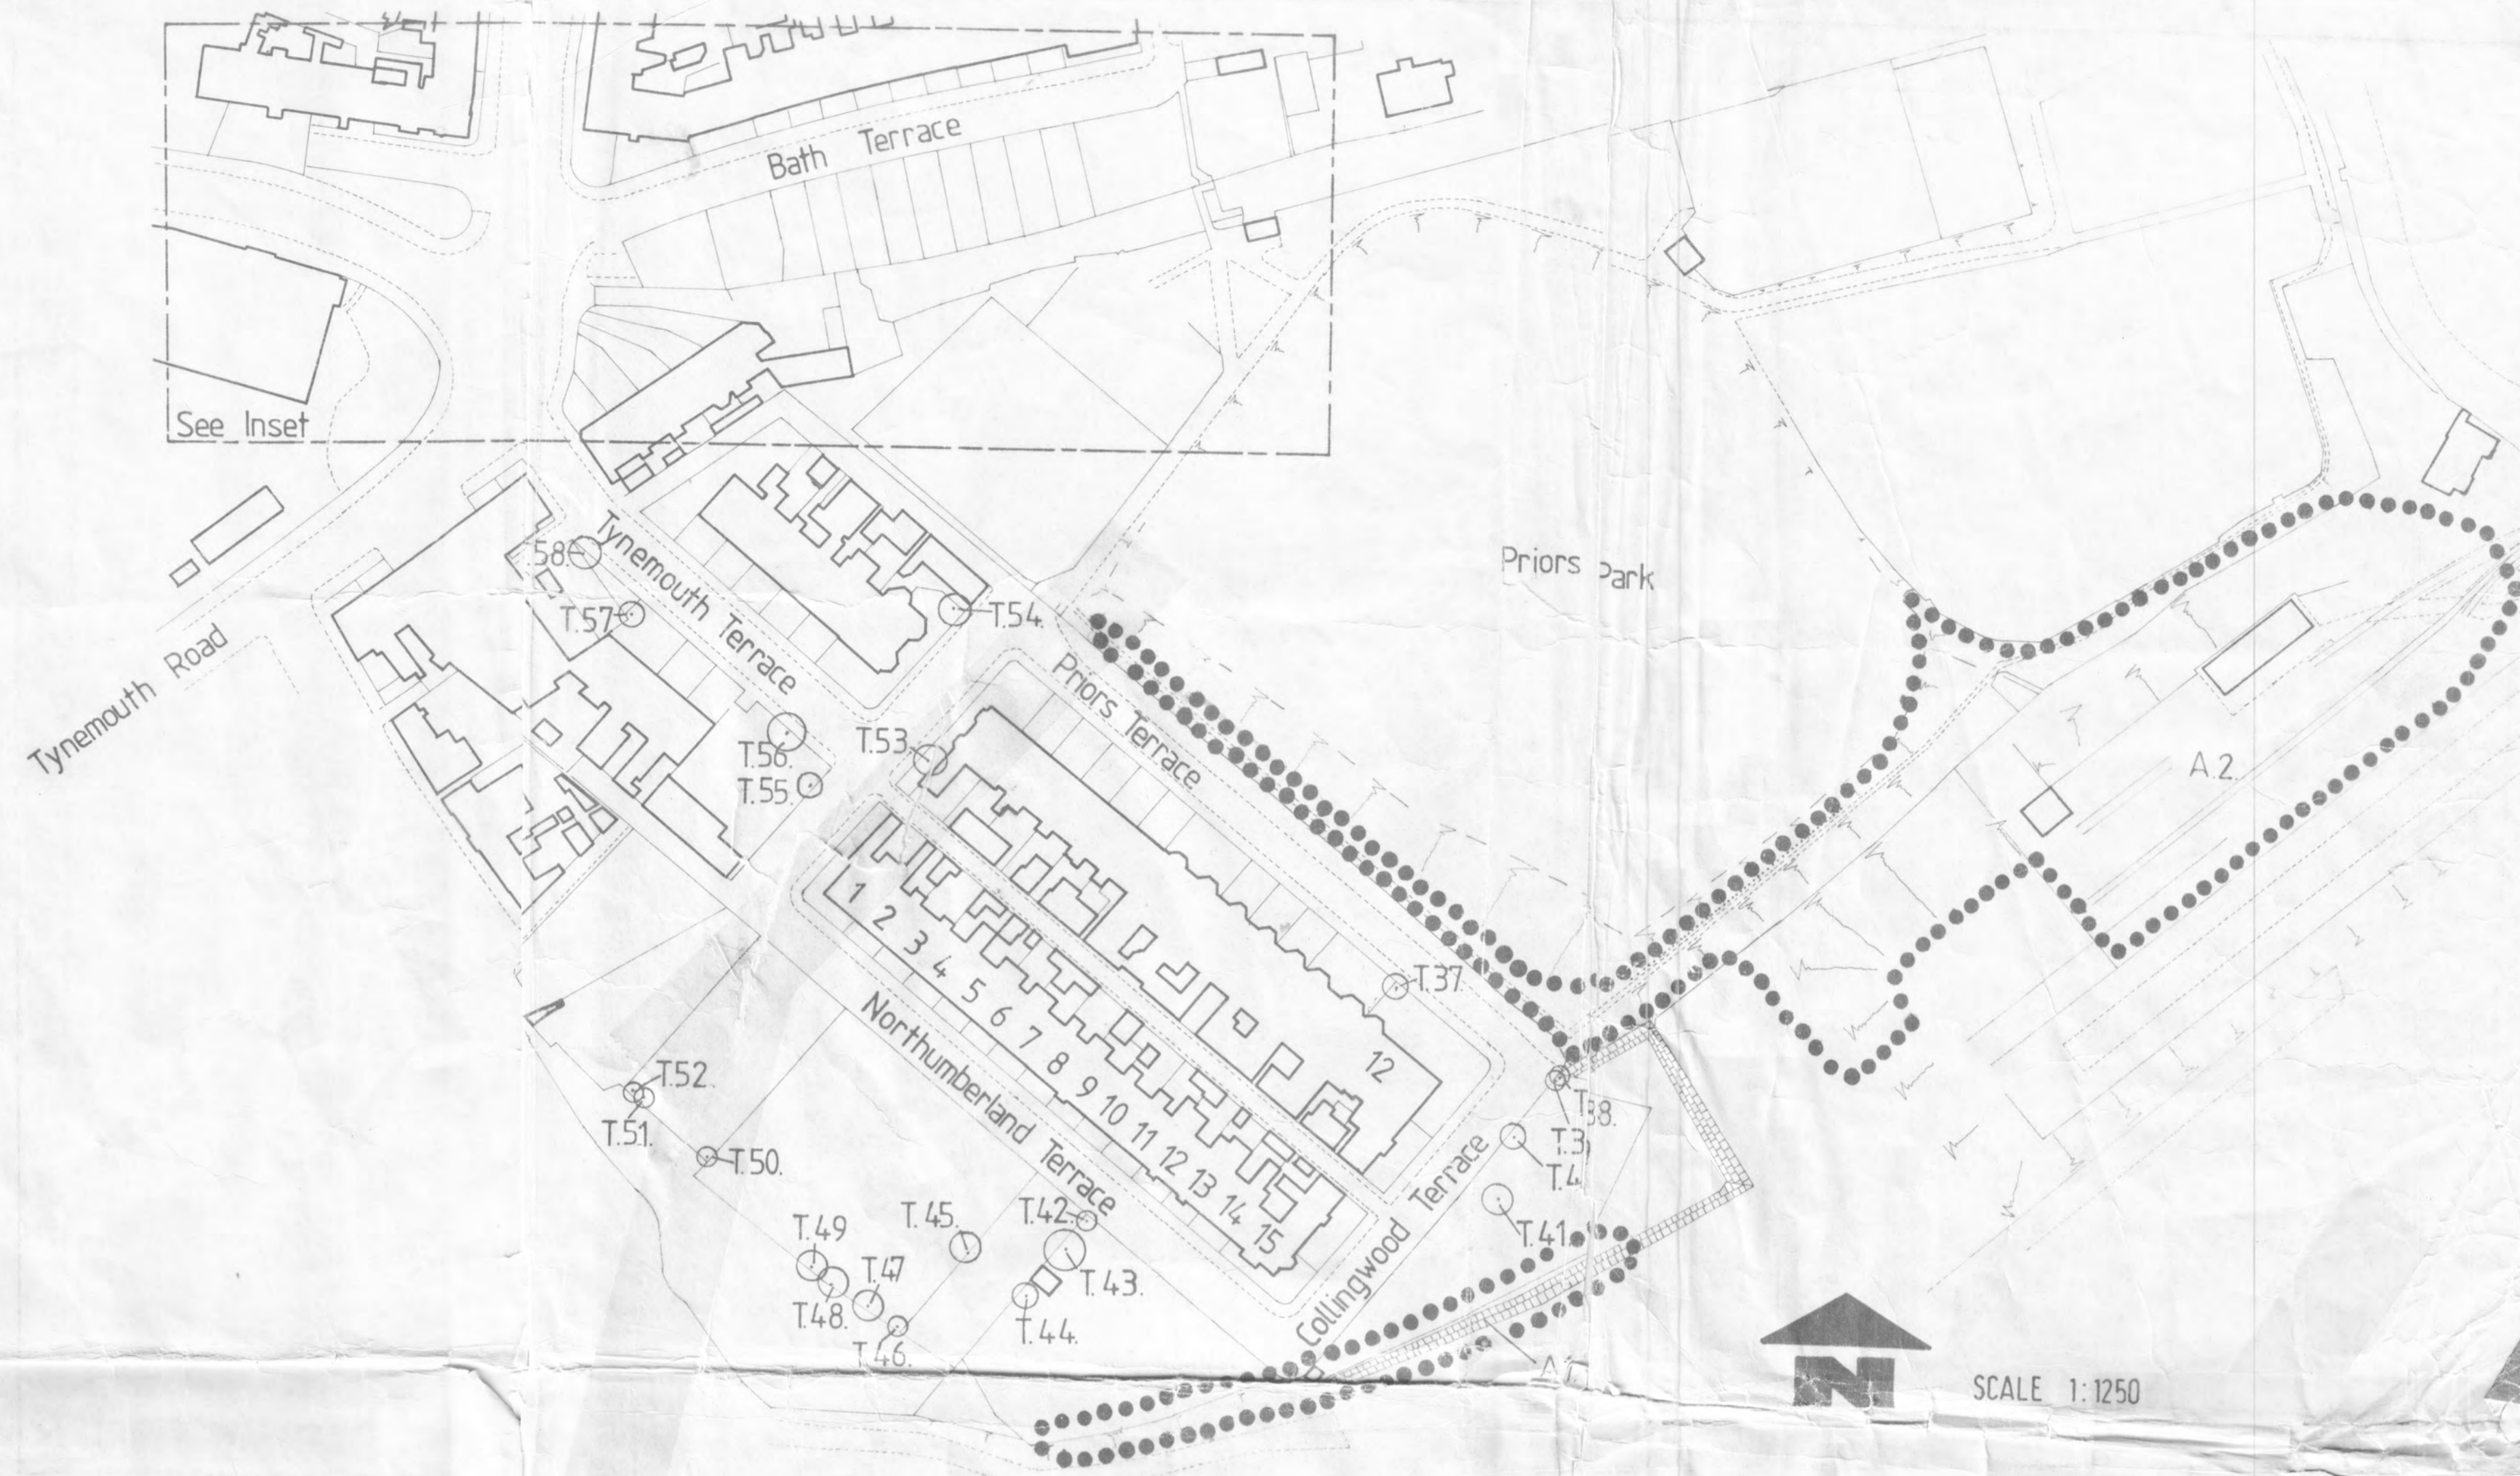

SCALE 1:1250