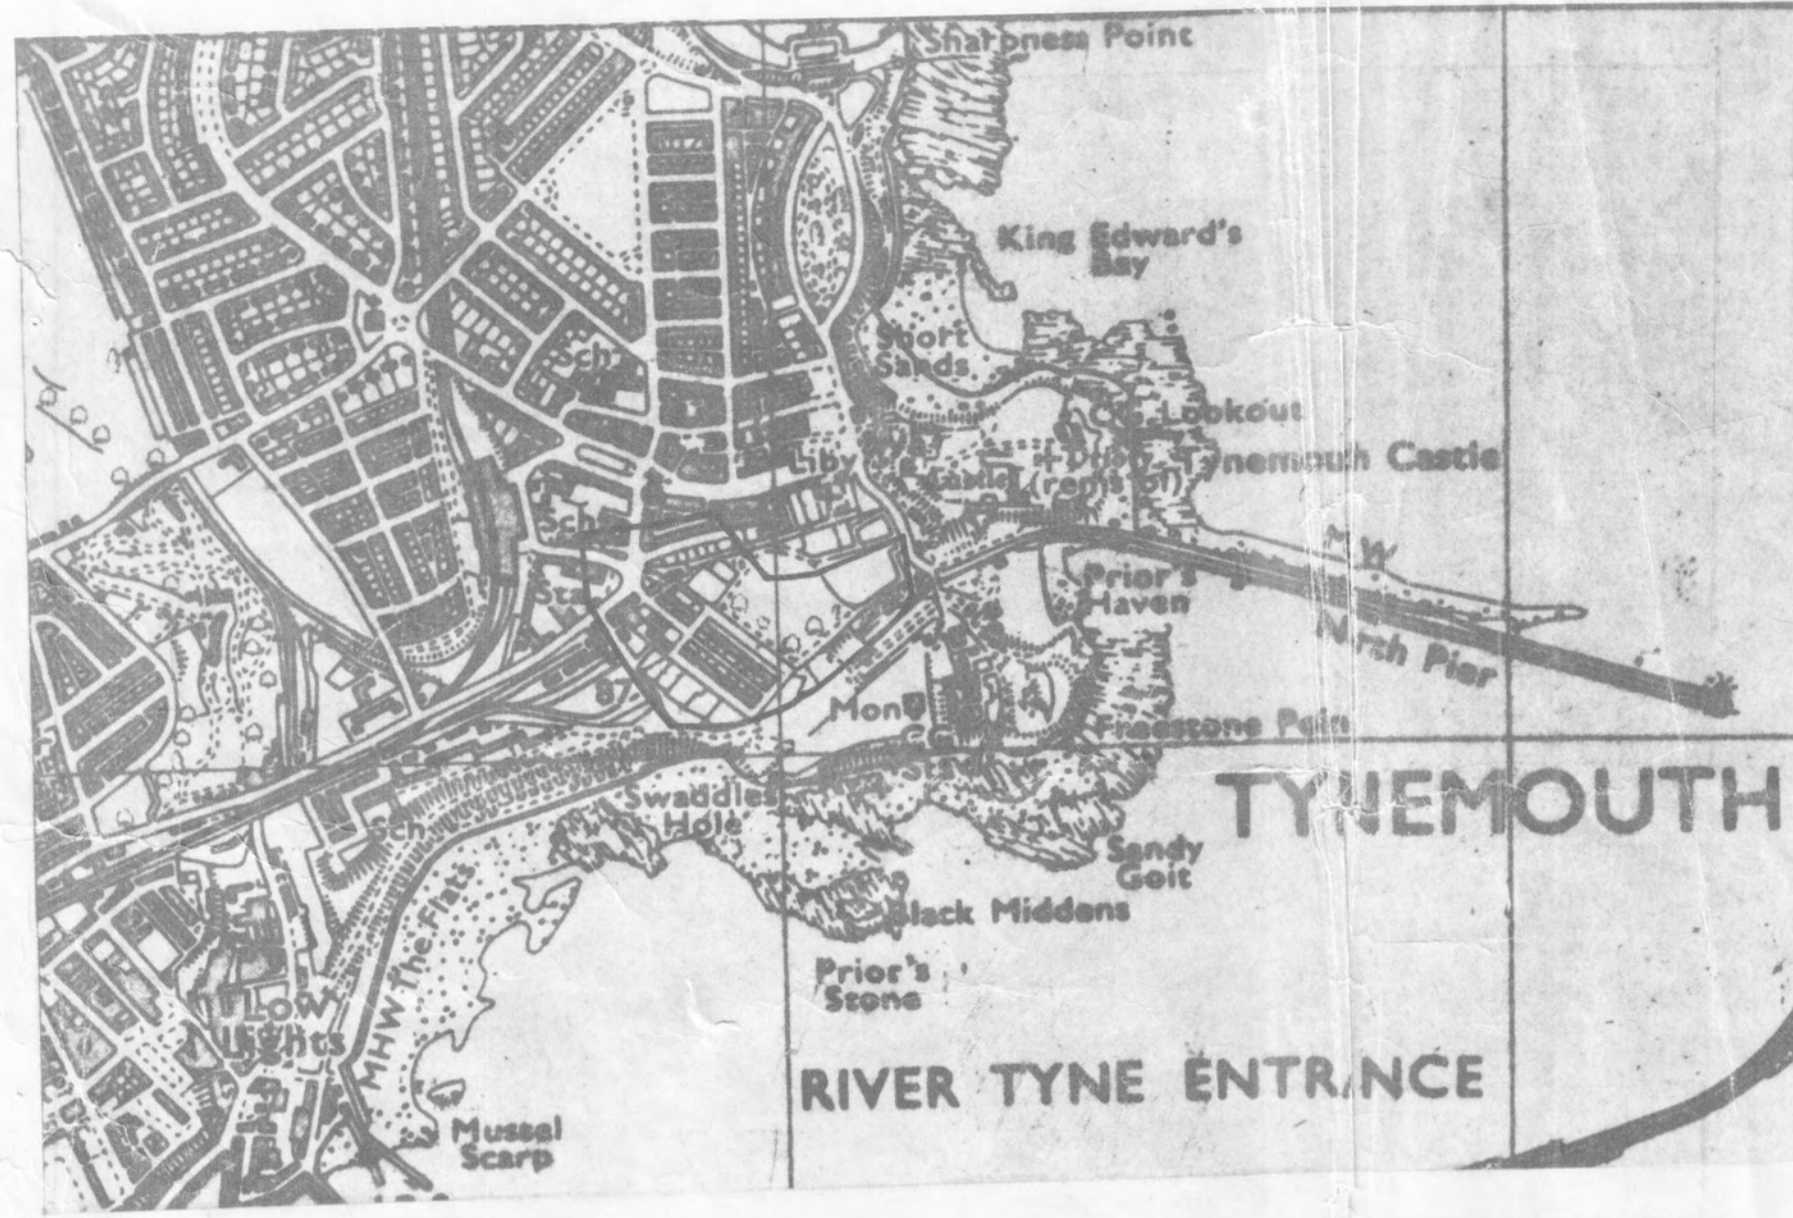

LOCATION PLAN