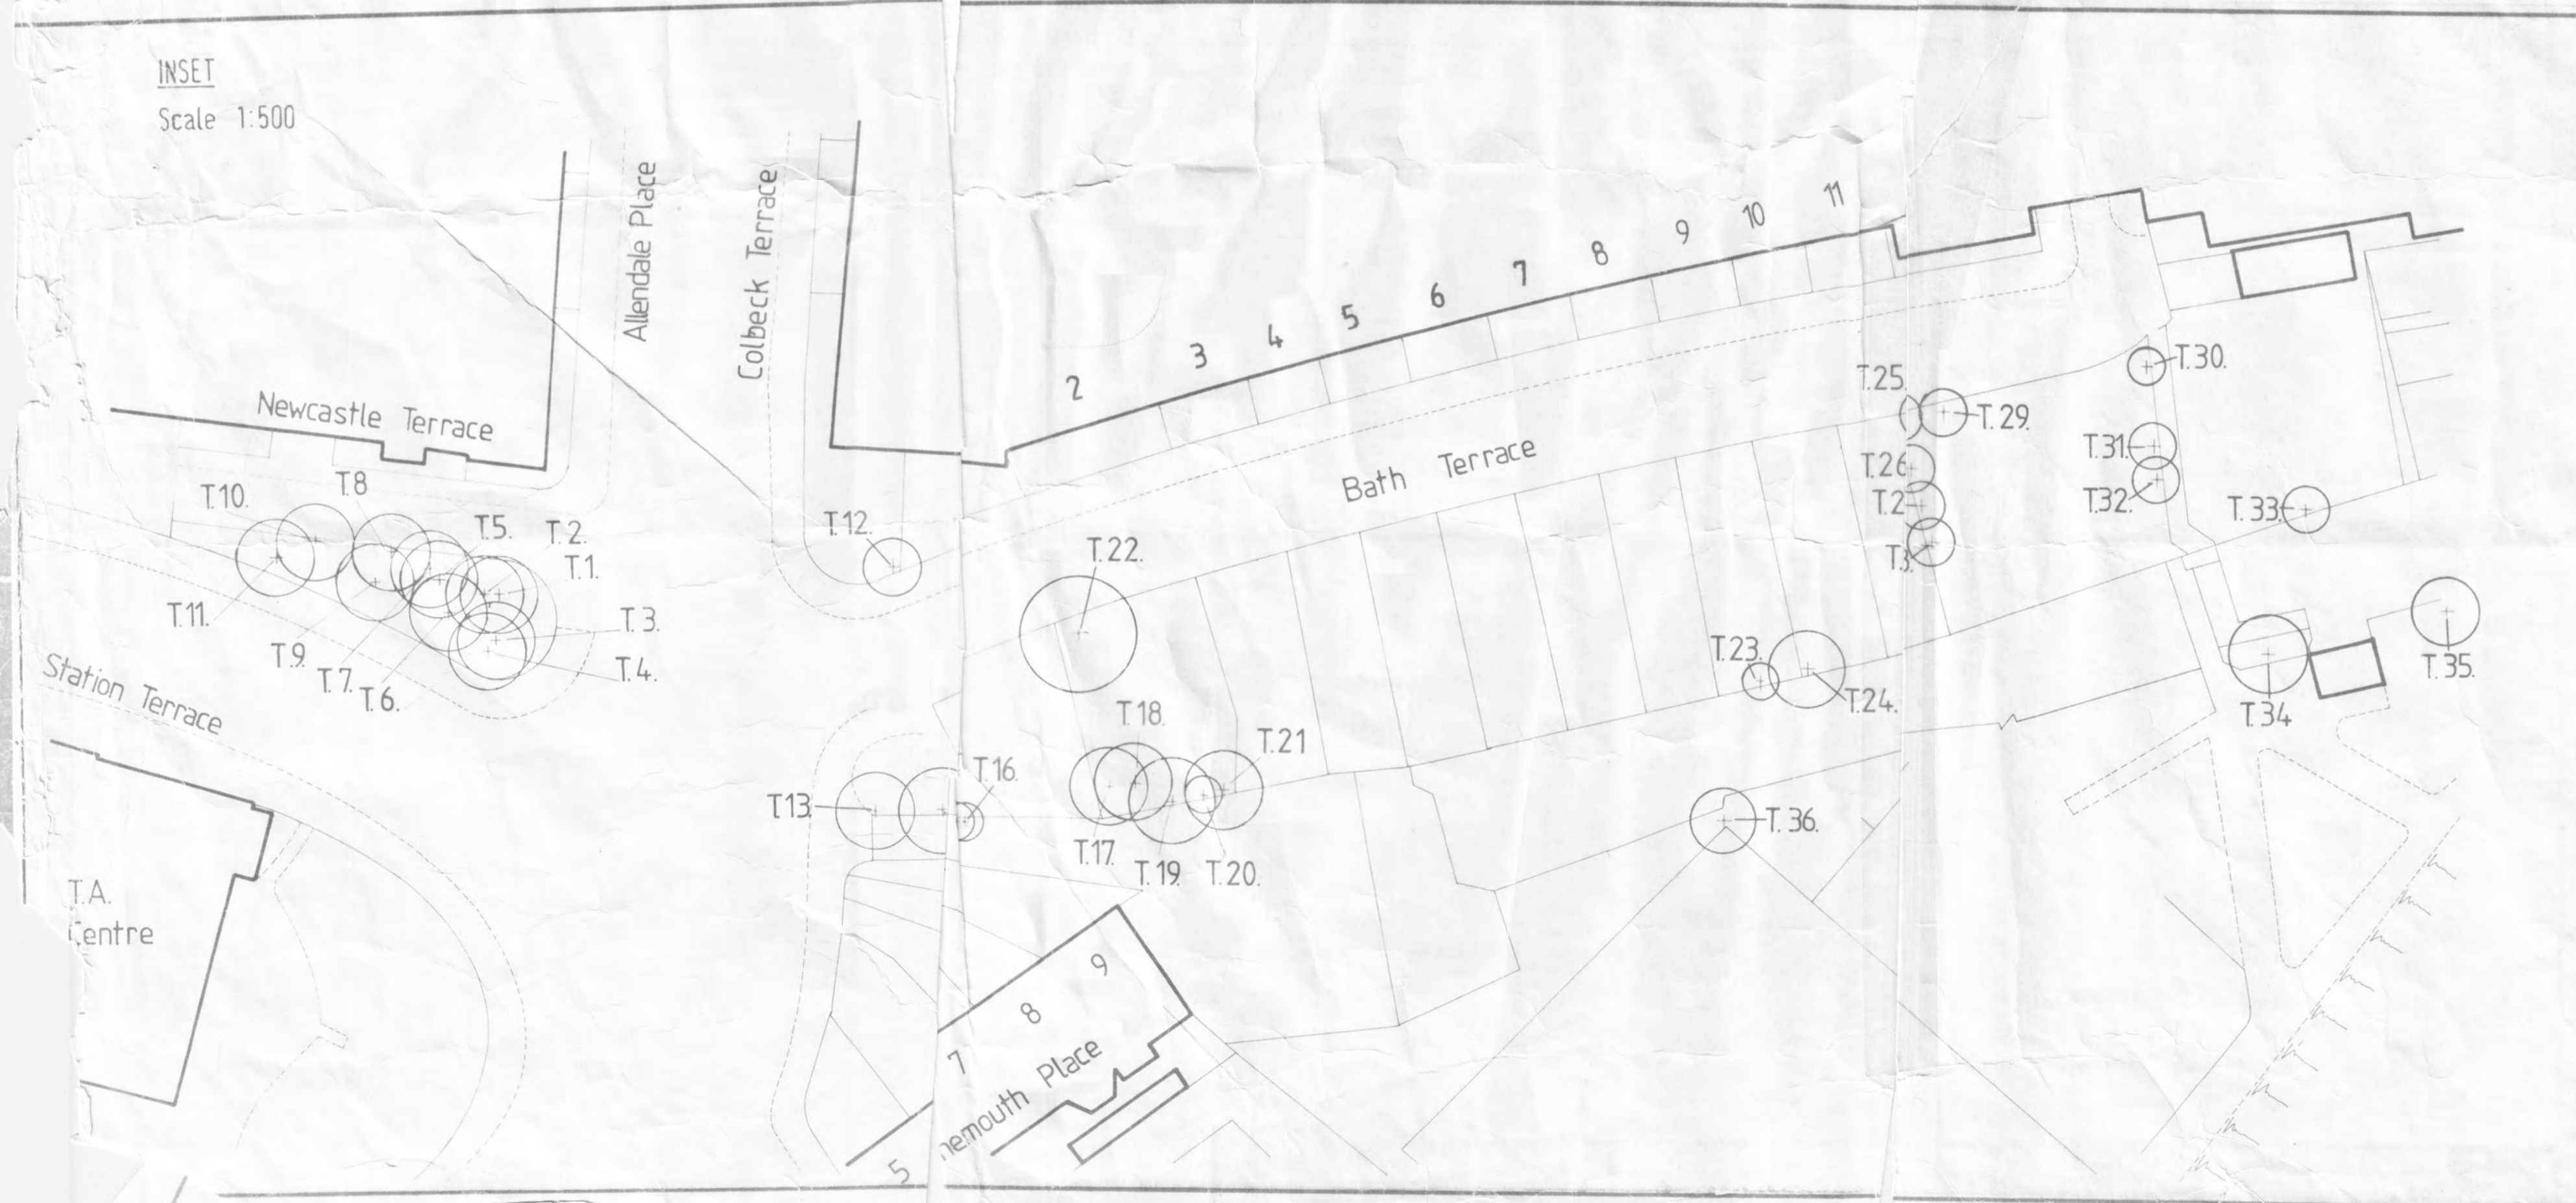

METROPOLITAN BOROUGH OF NORTH TYNESIDE
[Priors Park, Tynemouth]
[C.E. PRESERVATION ORDER 1981

DRAWING NO. TPO/A1/1379-12
J. D. WORTH, C. Eng., M.R.T.P.I., M.I.C.E., M.I.Mun.E., CHIEF PLANNING OFFICER